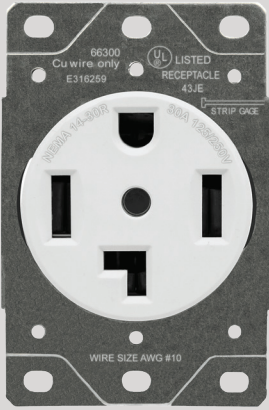

Combination
Toggle
Switches

61580-TR

Tamper-Resistant
Duplex
Receptacle

975502-S

Flush Round Flip-Lid
Cover Plate with
TWR Duplex Receptacle

MPC-52V

360° Line Voltage
PIR Occupancy
Ceiling Sensor

Pantry /Coat Closet

Basement

91150

Single Pole
Decorator Switch

DWTS

Air Circulator
Timer Switch

61501-TRSS

15A Duplex Receptacle
w/ Surge Suppressor

DWODS-120

PIR Motion Sensor with
Dimmer Wall Switch

Laundry

66300

Flush Mount
Receptacle

HMOS

180° PIR OCC/VAC
Motion Sensor Switch

DWHOS

Dual-Load Humidity and
180° PIR Motion Sensor Switch

91150-GL

Decorator Switch
with Guide Light

HET06-R

4-Hour 7-Button Preset
Countdown Timer Switch

Bathroom

Outdoors

EN1350
Weatherproof Box

IUC1V-D
Weatherproof Cover