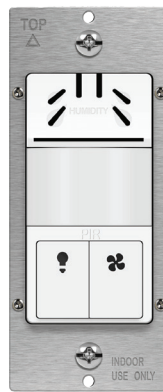

PIR Motion Sensor with
Dimmer Wall Switch

Laundry

66300

Flush Mount
Receptacle

HMOS

180° PIR OCC/VAC
Motion Sensor Switch

DWHOS

Dual-Load Humidity and
180° PIR Motion Sensor Switch

91150-GL

Decorator Switch
with Guide Light

HET06-R

4-Hour 7-Button Preset
Countdown Timer Switch

Bathroom

Outdoors

EN1350
Weatherproof Box

IUC1V-D
Weatherproof Cover