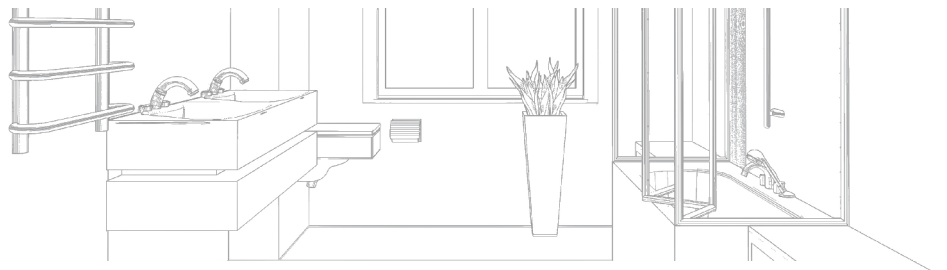

PIR Motion Sensor with
Dimmer Wall Switch

Laundry

66300

Flush Mount
Receptacle

HMOS

180° PIR OCC/VAC
Motion Sensor Switch

DWHOS

Dual-Load Humidity and
180° PIR Motion Sensor Switch

91150-GL

Decorator Switch
with Guide Light

HET06-R

4-Hour 7-Button Preset
Countdown Timer Switch

Bathroom

Outdoors

EN1350
Weatherproof Box

IUC1V-D
Weatherproof Cover