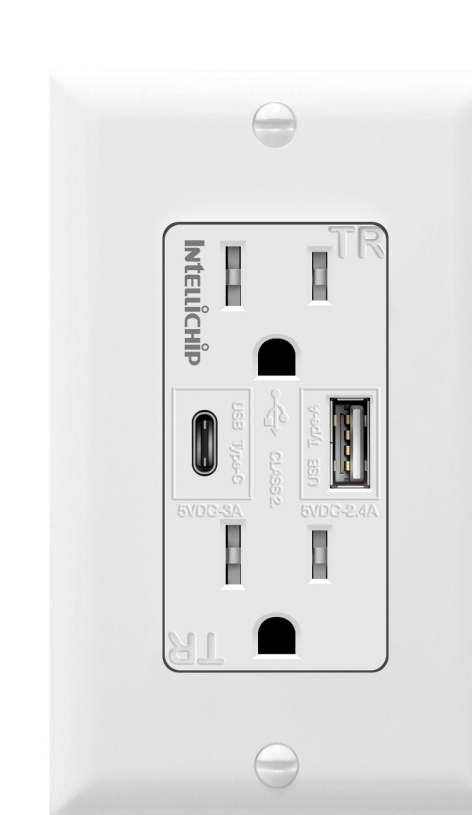

15A Heavy-Duty Wi-Fi Smart Plug

SKU: TGWF115APM-W

LEARN MORE

15A/125V Decorator Receptacle

SKU: 61501-TR-W

LEARN MORE

5.8A USB-A & USB-C Charging Outlet

SKU: TU21558AC-W

LEARN MORE

15A Heavy-Duty Wi-Fi Smart Plug

SKU: TGWF115APM-W

LEARN MORE

15A/125V Decorator Receptacle

SKU: 61501-TR-W

LEARN MORE

5.8A USB-A & USB-C Charging Outlet

SKU: TU21558AC-W

LEARN MORE

15A Heavy-Duty Wi-Fi Smart Plug

SKU: TGWF115APM-W

LEARN MORE

15A/125V Decorator Receptacle

SKU: 61501-TR-W

LEARN MORE