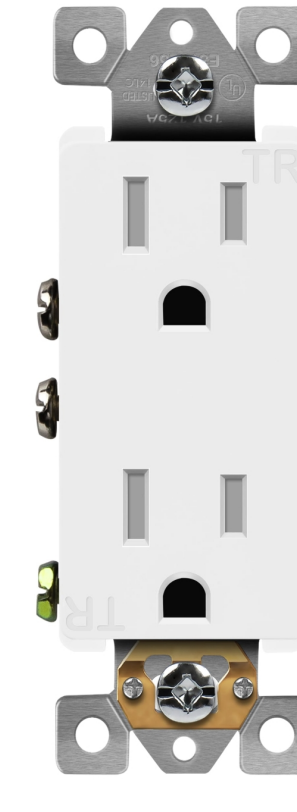

LEARN MORE

15A Heavy-Duty Wi-Fi Smart Plug

SKU: TGWF115APM-W

LEARN MORE

15A/125V Decorator Receptacle

SKU: 61501-TR-W

LEARN MORE

5.8A USB-A & USB-C Charging Outlet

SKU: TU21558AC-W

LEARN MORE

15A Heavy-Duty Wi-Fi Smart Plug

SKU: TGWF115APM-W

LEARN MORE

15A/125V Decorator Receptacle

SKU: 61501-TR-W

LEARN MORE

5.8A USB-A & USB-C Charging Outlet

SKU: TU21558AC-W

LEARN MORE

15A Heavy-Duty Wi-Fi Smart Plug

SKU: TGWF115APM-W

LEARN MORE

15A/125V Decorator Receptacle

SKU: 61501-TR-W