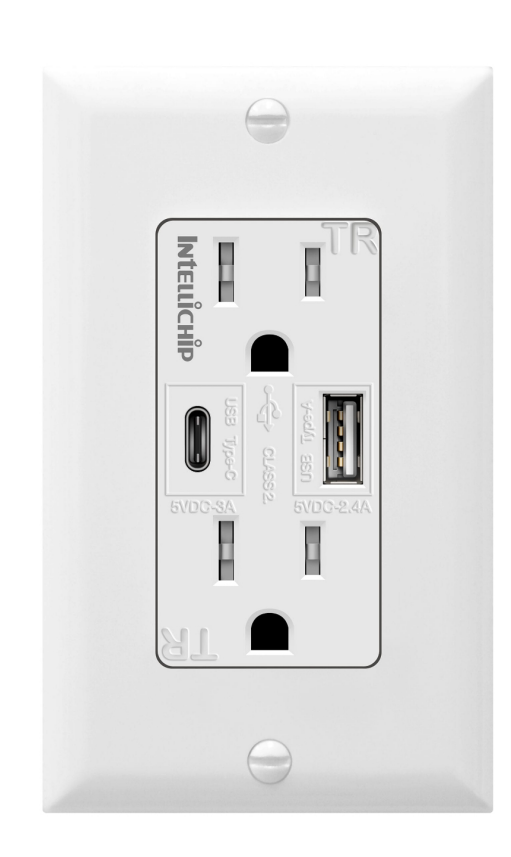

Apply Filters

15A Heavy-Duty Wi-Fi Smart Plug
SKU: TGWF115APM-W

15A Heavy-Duty Wi-Fi Smart Plug
SKU: TGWF115APM-W

15A Heavy-Duty Wi-Fi Smart Plug
SKU: TGWF115APM-W

15A Heavy-Duty Wi-Fi Smart Plug
SKU: TGWF115APM-W

15A Heavy-Duty Wi-Fi Smart Plug
SKU: TGWF115APM-W

15A Heavy-Duty Wi-Fi Smart Plug
SKU: TGWF115APM-W

15A Heavy-Duty Wi-Fi Smart Plug
SKU: TGWF115APM-W

5.8A USB-A & USB-C Charging Outlet
SKU: TU21558AC-W

15A Heavy-Duty Wi-Fi Smart Plug
SKU: TGWF115APM-W