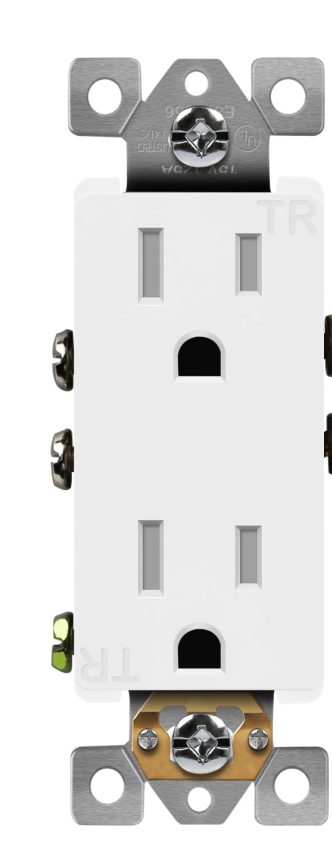

Apply Filters

15A Heavy-Duty Wi-Fi Smart Plug
SKU: TGWF115APM-W

15A Heavy-Duty Wi-Fi Smart Plug
SKU: TGWF115APM-W

15A Heavy-Duty Wi-Fi Smart Plug
SKU: TGWF115APM-W

15A Heavy-Duty Wi-Fi Smart Plug
SKU: TGWF115APM-W