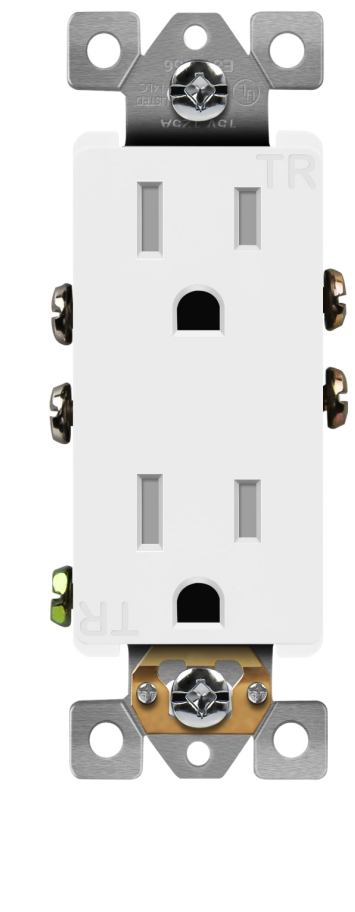

15A Heavy-Duty Wi-Fi Smart Plug
SKU: TGWF115APM-W

LEARN MORE

15A/125V Decorator Receptacle
SKU: 61501-TR-W

LEARN MORE

5.8A USB-A & USB-C Charging Outlet
SKU: TU21558AC-W

LEARN MORE

15A Heavy-Duty Wi-Fi Smart Plug
SKU: TGWF115APM-W

LEARN MORE

15A/125V Decorator Receptacle
SKU: 61501-TR-W

LEARN MORE

5.8A USB-A & USB-C Charging Outlet
SKU: TU21558AC-W

LEARN MORE

15A Heavy-Duty Wi-Fi Smart Plug
SKU: TGWF115APM-W

LEARN MORE

15A/125V Decorator Receptacle
SKU: 61501-TR-W