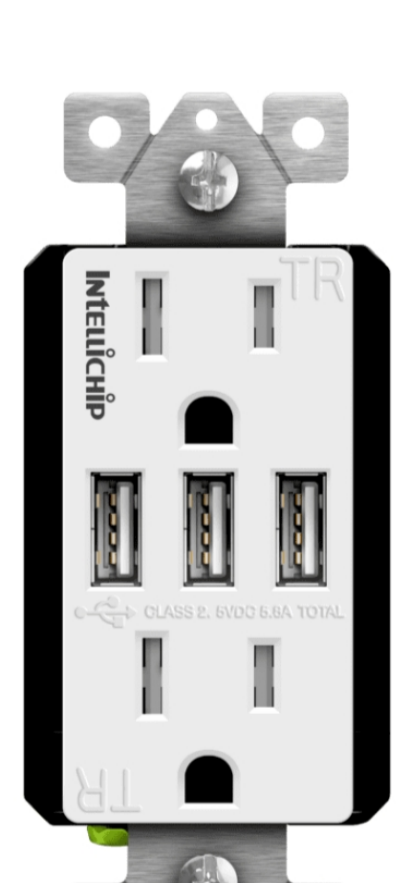

5.8A Triple USB-A Charging Outlet
SKU: TU21558A3-W