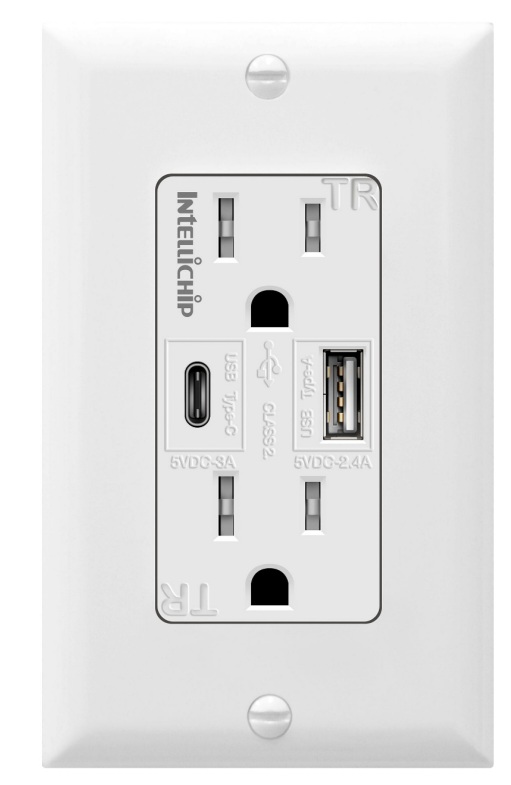

Apply Filters

15A Heavy-Duty Wi-Fi Smart Plug
SKU: TGWF115APM-W

15A Heavy-Duty Wi-Fi Smart Plug
SKU: TGWF115APM-W

15A Heavy-Duty Wi-Fi Smart Plug
SKU: TGWF115APM-W

15A Heavy-Duty Wi-Fi Smart Plug
SKU: TGWF115APM-W

15A Heavy-Duty Wi-Fi Smart Plug
SKU: TGWF115APM-W

15A Heavy-Duty Wi-Fi Smart Plug
SKU: TGWF115APM-W

15A Heavy-Duty Wi-Fi Smart Plug
SKU: TGWF115APM-W

5.8A USB-A & USB-C Charging Outlet
SKU: TU21558AC-W

15A Heavy-Duty Wi-Fi Smart Plug
SKU: TGWF115APM-W