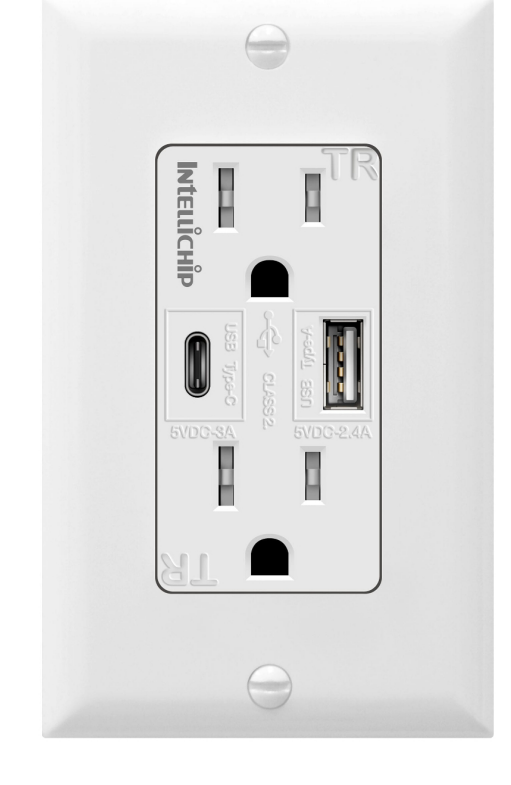

Apply Filters

15A Heavy-Duty Wi-Fi Smart Plug
SKU: TGWF115APM-W

15A Heavy-Duty Wi-Fi Smart Plug
SKU: TGWF115APM-W

15A Heavy-Duty Wi-Fi Smart Plug
SKU: TGWF115APM-W

15A Heavy-Duty Wi-Fi Smart Plug
SKU: TGWF115APM-W

15A Heavy-Duty Wi-Fi Smart Plug
SKU: TGWF115APM-W

15A Heavy-Duty Wi-Fi Smart Plug
SKU: TGWF115APM-W

15A Heavy-Duty Wi-Fi Smart Plug
SKU: TGWF115APM-W

5.8A USB-A & USB-C Charging Outlet
SKU: TU21558AC-W

15A Heavy-Duty Wi-Fi Smart Plug
SKU: TGWF115APM-W