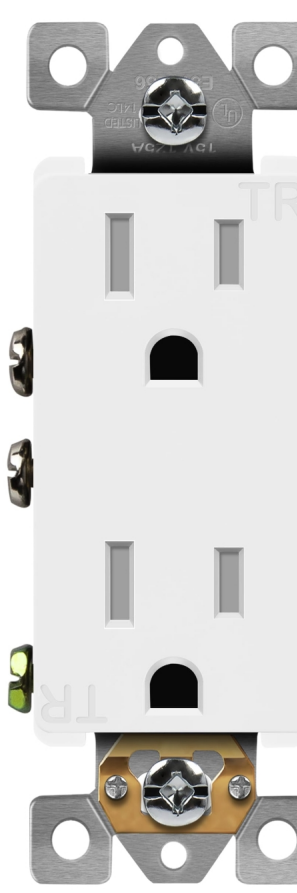

5.8A USB-A & USB-C Charging Outlet

SKU: TU21558AC-W

LEARN MORE

15A Heavy-Duty Wi-Fi Smart Plug

SKU: TGWF115APM-W

LEARN MORE

15A/125V Decorator Receptacle

SKU: 61501-TR-W

LEARN MORE

5.8A USB-A & USB-C Charging Outlet

SKU: TU21558AC-W

LEARN MORE

1 2 3 >

BEST SELLERS

15A Heavy-Duty Wi-Fi Smart Plug

SKU: TGWF115APM-W

LEARN MORE

15A/125V Decorator Receptacle

SKU: 61501-TR-W

LEARN MORE

5.8A USB-A & USB-C Charging Outlet

SKU: TU21558AC-W

LEARN MORE

5.8A Triple USB-A Charging Outlet