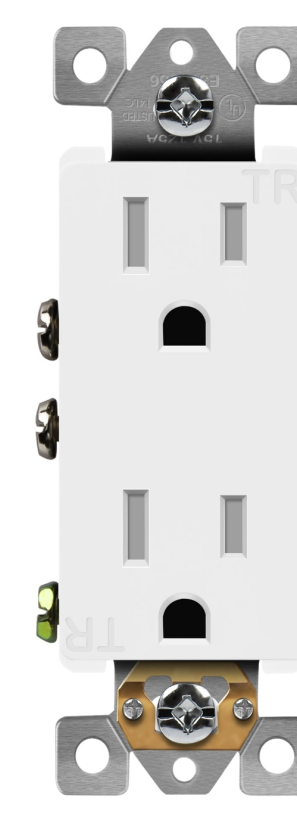

15A Heavy-Duty Wi-Fi Smart Plug

SKU: TGWF115APM-W

LEARN MORE

15A/125V Decorator Receptacle

SKU: 61501-TR-W

LEARN MORE

5.8A USB-A & USB-C Charging Outlet

SKU: TU21558AC-W

LEARN MORE

15A Heavy-Duty Wi-Fi Smart Plug

SKU: TGWF115APM-W

LEARN MORE

15A/125V Decorator Receptacle

SKU: 61501-TR-W

LEARN MORE

5.8A USB-A & USB-C Charging Outlet