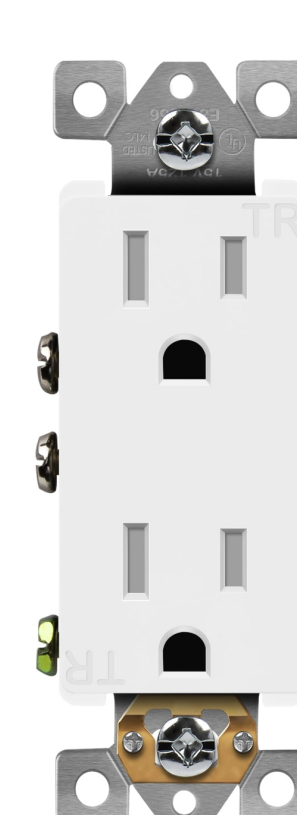

Filter

Receptacle Type

- Decorator
- Duplex
- Floor Box
- Locking Connector
- Locking Plug**
- Locking Receptacle
- NEMA
- Straight Blade Connector
- Straight Blade Plug
- USB Charger
- Wi-Fi

- Grade
- Receptacle Style
- Switch Function
- Collection Name
- Timer Type
- Sensor Type
- Switch Control Style
- Switch Type
- Automation Type
- Number of USB Ports
- Fast Charging
- Voltage Type
- Wattage
- Amperage/Voltage
- USB Type
- USB Amperage
- Application
- Screwless
- Material
- Style
- Number of Gangs
- Size
- Brand
- Color

15A Heavy-Duty Wi-Fi Smart Plug

SKU: TGWF115APM-W

LEARN MORE

15A/125V Decorator Receptacle

SKU: 61501-TR-W

LEARN MORE

5.8A USB-A & USB-C Charging Outlet

SKU: TU21558AC-W