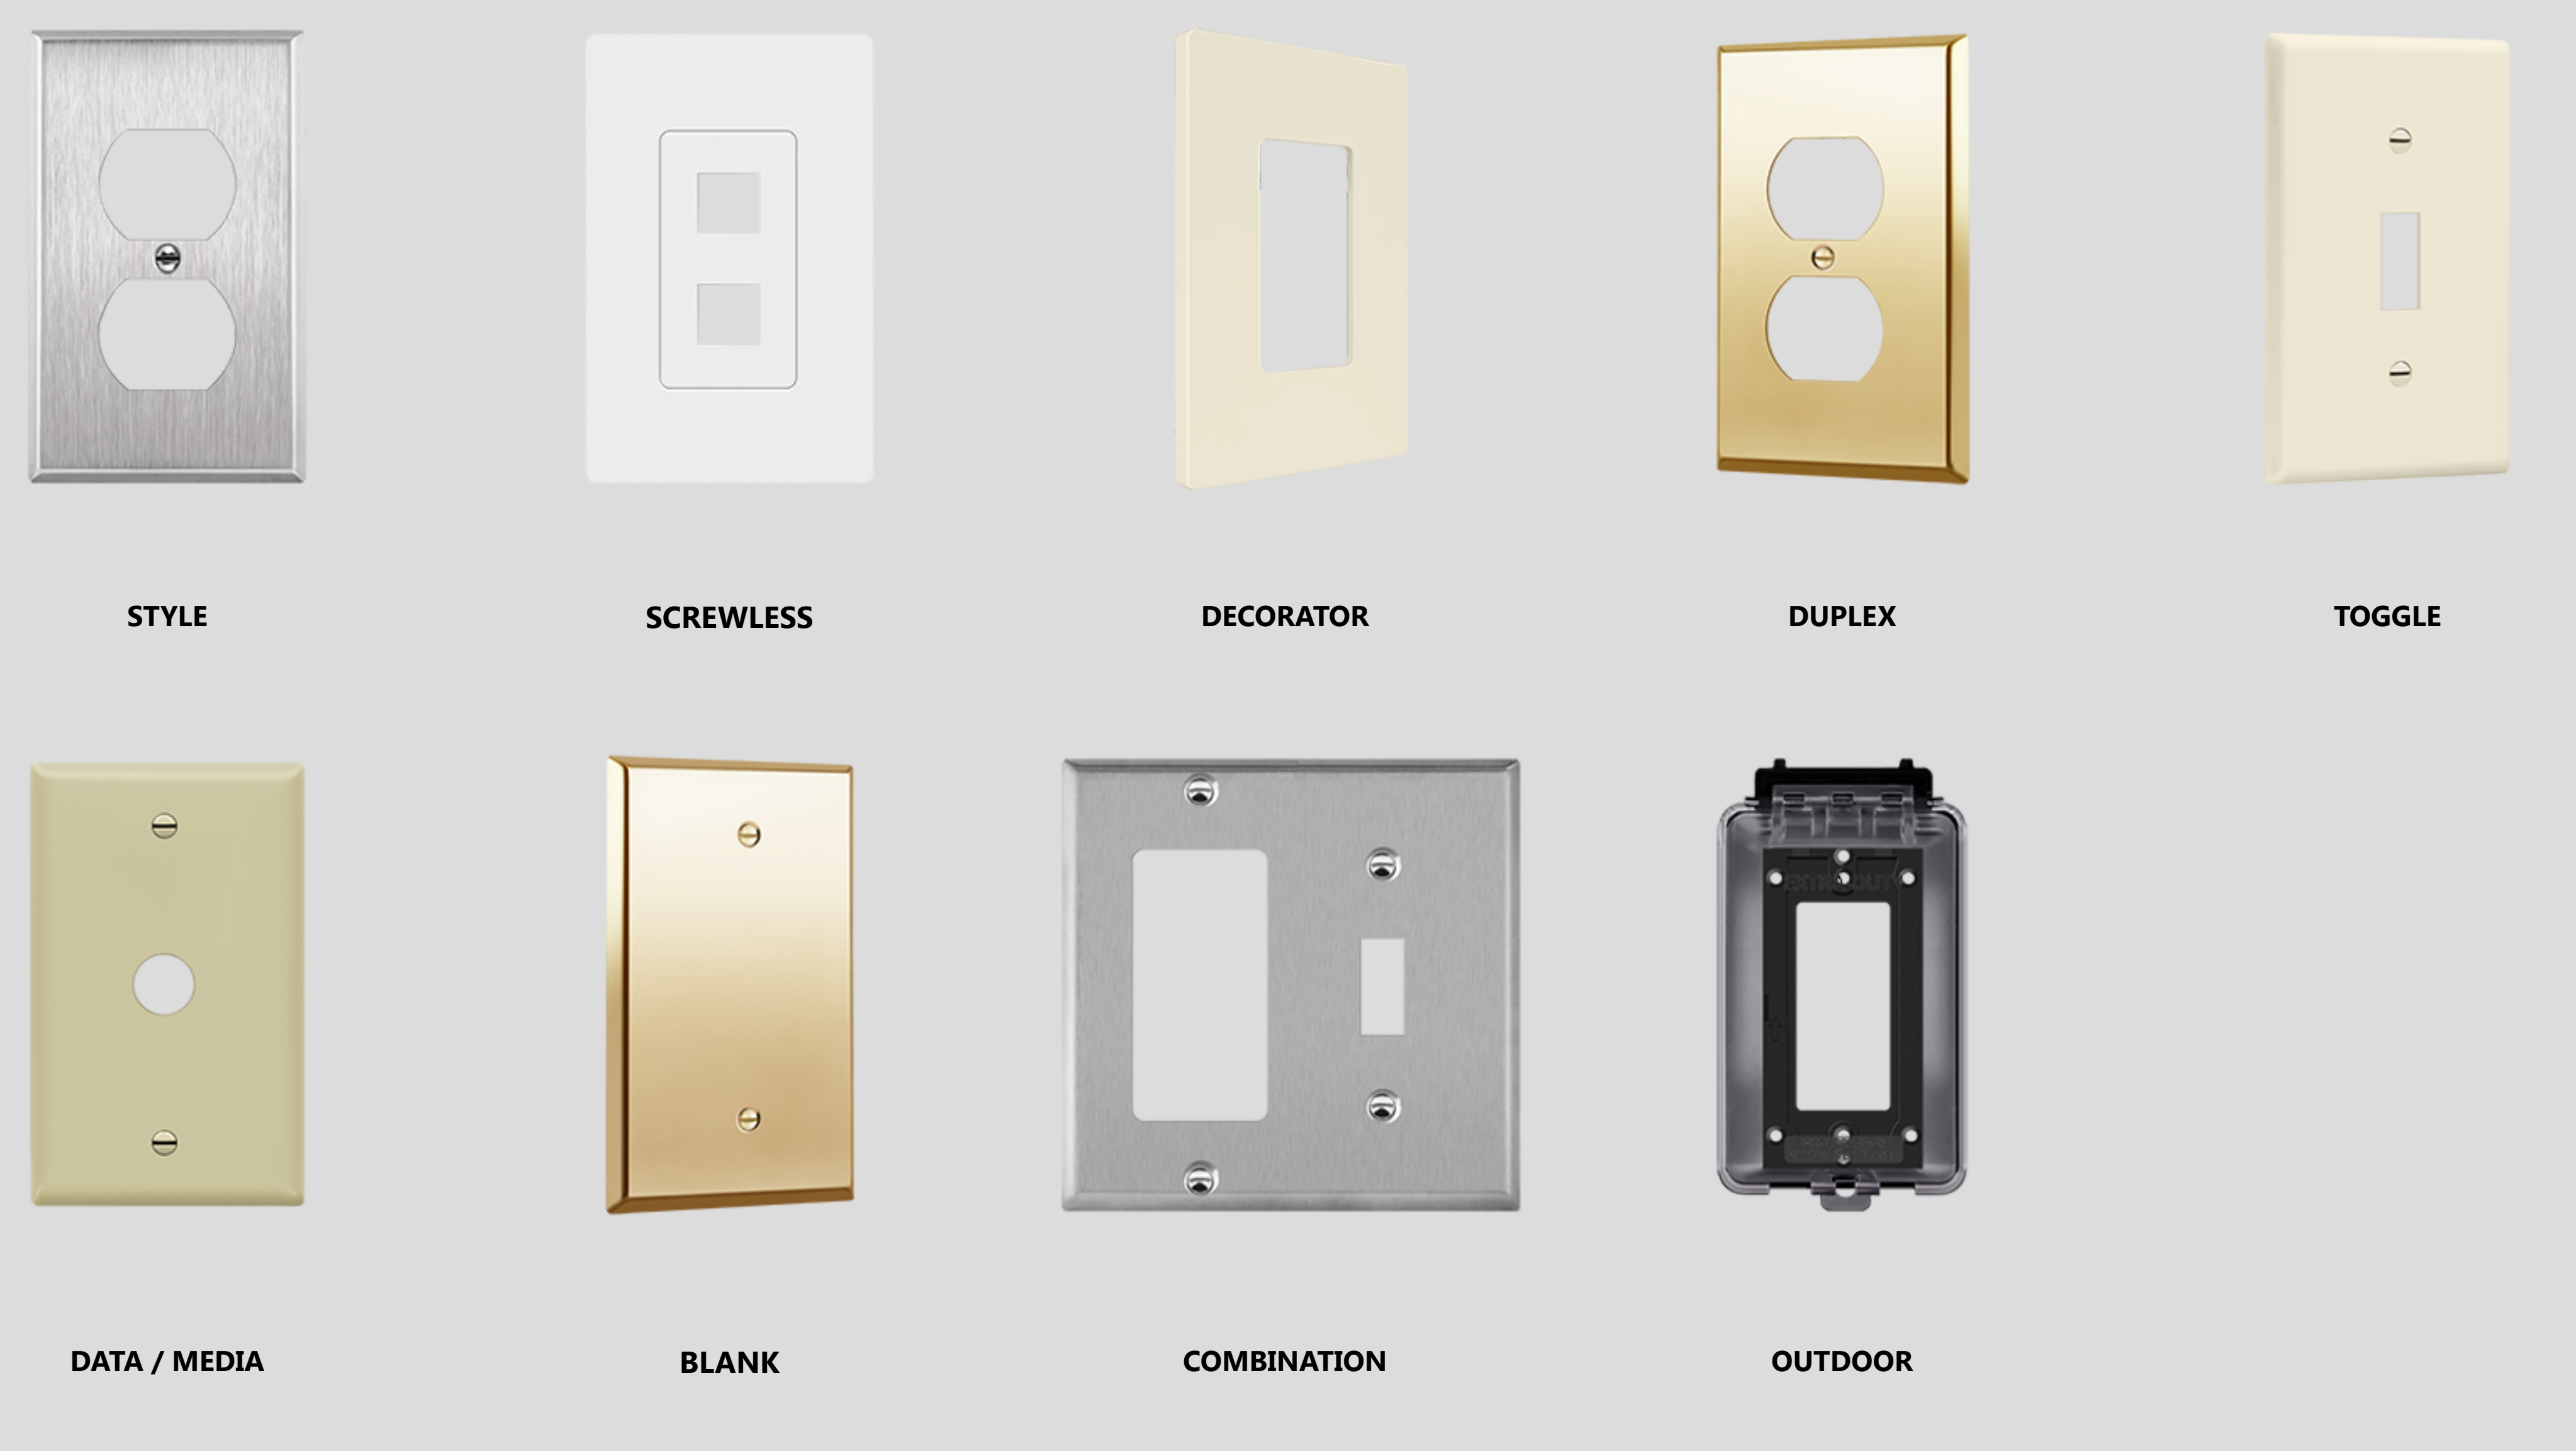

844-390-2568
support@topgreener.com

• WALL PLATES •

Filter by price

Price: \$0 - \$170

Filter

Receptacle Type

- Decorator
- Duplex
- Floor Box
- Locking Connector
- Locking Plug**
- Locking Receptacle
- NEMA
- Straight Blade Connector
- Straight Blade Plug
- USB Charger
- Wi-Fi