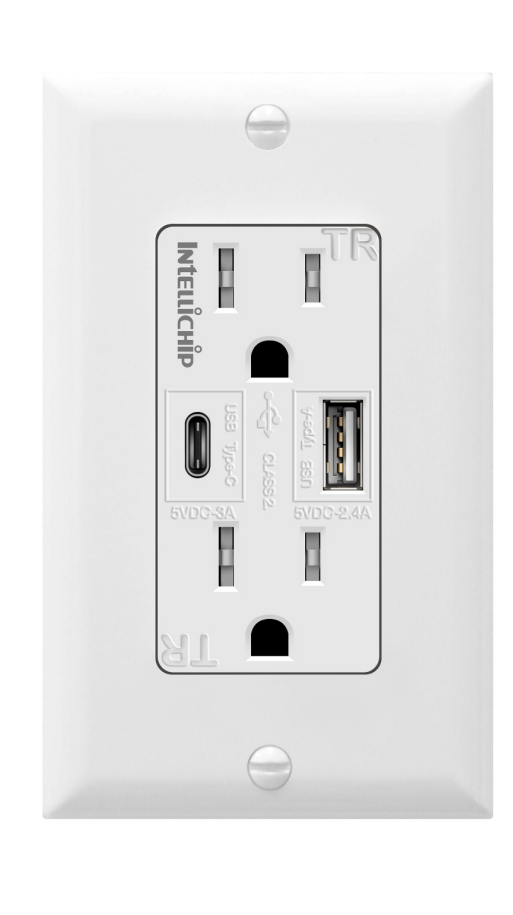

15A Heavy-Duty Wi-Fi Smart Plug
SKU: TGWF115APM-W

LEARN MORE

15A/125V Decorator Receptacle
SKU: 61501-TR-W

LEARN MORE

5.8A USB-A & USB-C Charging Outlet
SKU: TU21558AC-W

LEARN MORE

15A Heavy-Duty Wi-Fi Smart Plug
SKU: TGWF115APM-W