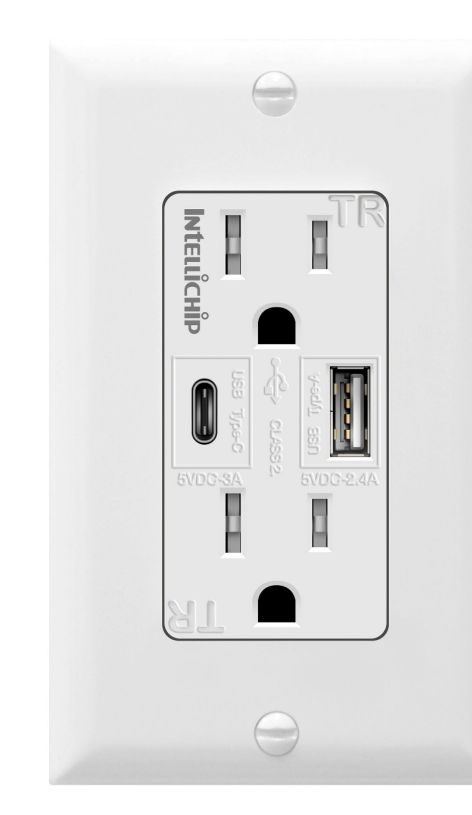

15A Heavy-Duty Wi-Fi Smart Plug

SKU: TGWF115APM-W

LEARN MORE

15A/125V Decorator Receptacle

SKU: 61501-TR-W

LEARN MORE

5.8A USB-A & USB-C Charging Outlet

SKU: TU21558AC-W

LEARN MORE

15A Heavy-Duty Wi-Fi Smart Plug

SKU: TGWF115APM-W

LEARN MORE

15A/125V Decorator Receptacle

SKU: 61501-TR-W

LEARN MORE

5.8A USB-A & USB-C Charging Outlet

SKU: TU21558AC-W

LEARN MORE

15A Heavy-Duty Wi-Fi Smart Plug

SKU: TGWF115APM-W

LEARN MORE

15A/125V Decorator Receptacle

SKU: 61501-TR-W

LEARN MORE

5.8A USB-A & USB-C Charging Outlet

SKU: TU21558AC-W

LEARN MORE

15A Heavy-Duty Wi-Fi Smart Plug

SKU: TGWF115APM-W

LEARN MORE

15A/125V Decorator Receptacle

SKU: 61501-TR-W