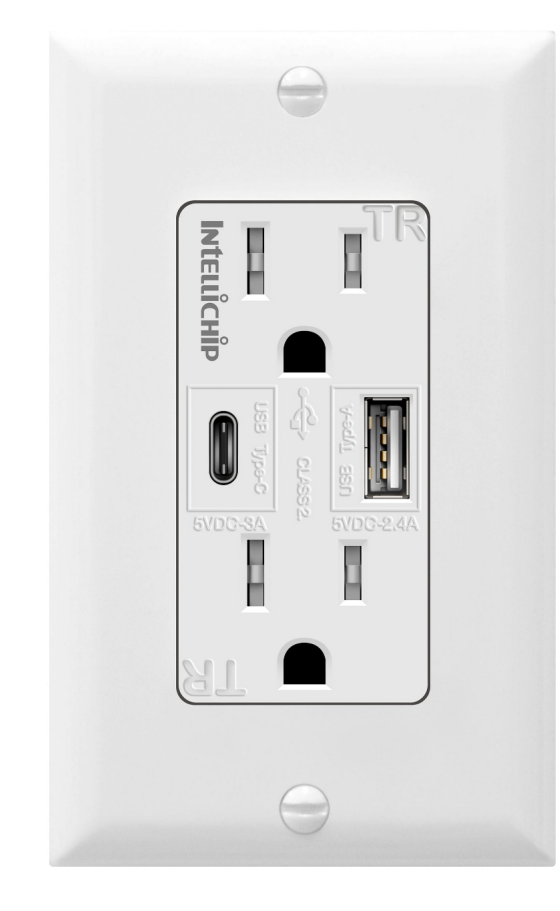

LEARN MORE

5.8A USB-A & USB-C Charging Outlet
SKU: TU21558AC-W

LEARN MORE

15A Heavy-Duty Wi-Fi Smart Plug
SKU: TGWF115APM-W

LEARN MORE

15A/125V Decorator Receptacle
SKU: 61501-TR-W

LEARN MORE

5.8A USB-A & USB-C Charging Outlet
SKU: TU21558AC-W

LEARN MORE

1 2 3 →

BEST SELLERS

15A Heavy-Duty Wi-Fi Smart Plug
SKU: TGWF115APM-W

LEARN MORE

15A/125V Decorator Receptacle
SKU: 61501-TR-W

LEARN MORE

5.8A USB-A & USB-C Charging Outlet
SKU: TU21558AC-W