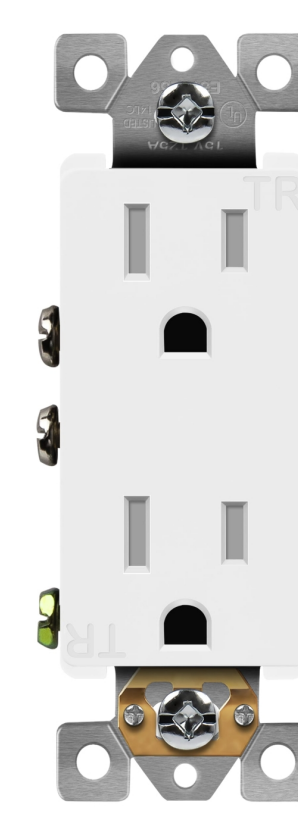

LEARN MORE

15A/125V Decorator Receptacle
SKU: 61501-TR-W

LEARN MORE

5.8A USB-A & 6 USB-C Charging Outlet
SKU: TU21558AC-W

LEARN MORE

15A Heavy-Duty Wi-Fi Smart Plug
SKU: TGWF115APM-W

LEARN MORE

15A/125V Decorator Receptacle
SKU: 61501-TR-W

LEARN MORE

5.8A USB-A & 6 USB-C Charging Outlet
SKU: TU21558AC-W

LEARN MORE

15A Heavy-Duty Wi-Fi Smart Plug
SKU: TGWF115APM-W

LEARN MORE

15A/125V Decorator Receptacle
SKU: 61501-TR-W

LEARN MORE

5.8A USB-A & 6 USB-C Charging Outlet
SKU: TU21558AC-W

LEARN MORE

15A Heavy-Duty Wi-Fi Smart Plug
SKU: TGWF115APM-W

LEARN MORE

15A/125V Decorator Receptacle
SKU: 61501-TR-W

LEARN MORE

5.8A USB-A & 6 USB-C Charging Outlet
SKU: TU21558AC-W

LEARN MORE

1 2 3 →