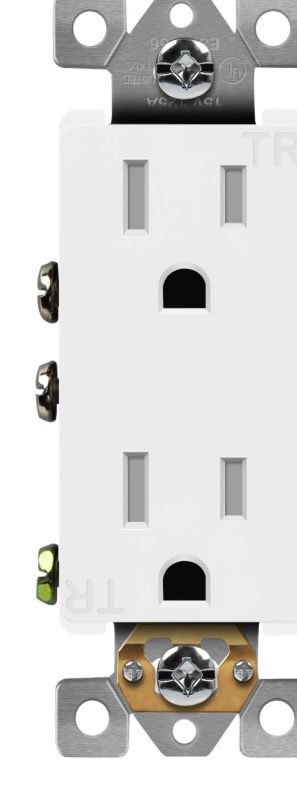

SKU: TU21558AC-W

LEARN MORE

15A Heavy-Duty Wi-Fi Smart Plug

SKU: TGWF115APM-W

LEARN MORE

15A/125V Decorator Receptacle

SKU: 61501-TR-W

LEARN MORE

5.8A USB-A & USB-C Charging Outlet

SKU: TU21558AC-W

LEARN MORE

15A Heavy-Duty Wi-Fi Smart Plug

SKU: TGWF115APM-W

LEARN MORE

15A/125V Decorator Receptacle

SKU: 61501-TR-W

LEARN MORE

5.8A USB-A & USB-C Charging Outlet

SKU: TU21558AC-W

LEARN MORE

1 2 3 >

BEST SELLERS

15A Heavy-Duty Wi-Fi Smart Plug

SKU: TGWF115APM-W