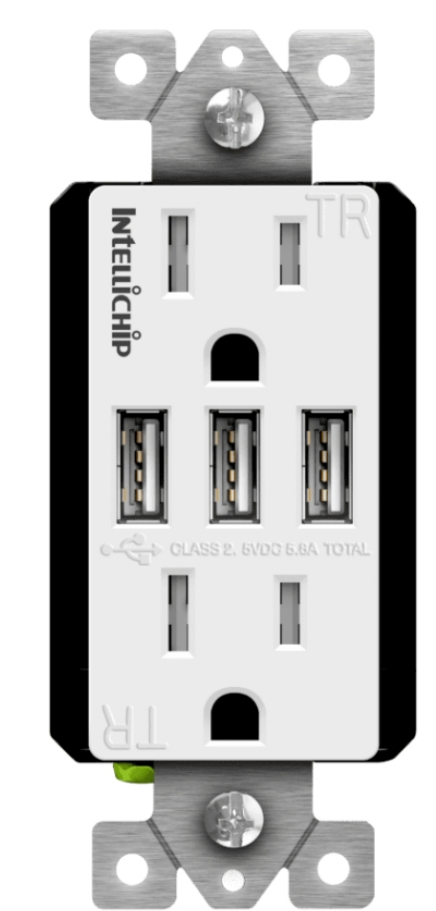

5.8A Triple USB-A Charging Outlet
SKU: TU21558A3-W