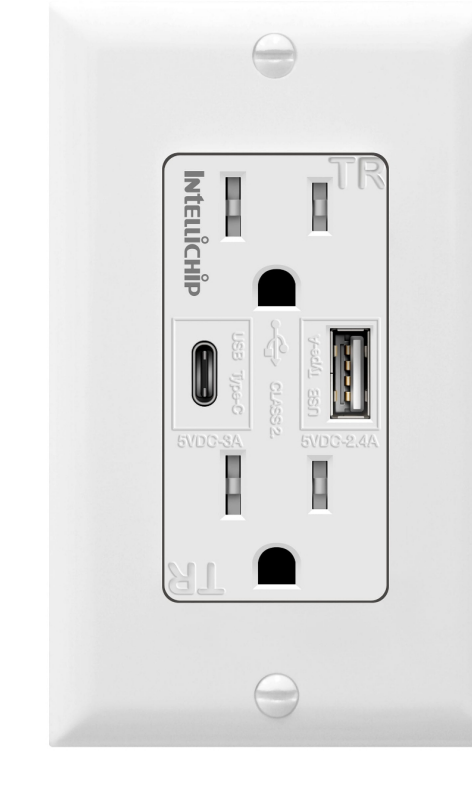

SKU: TU21558AC-W

LEARN MORE

15A Heavy-Duty Wi-Fi Smart Plug

SKU: TGWF115APM-W

LEARN MORE

15A/125V Decorator Receptacle

SKU: 61501-TR-W

LEARN MORE

5.8A USB-A & USB-C Charging Outlet

SKU: TU21558AC-W

LEARN MORE

15A Heavy-Duty Wi-Fi Smart Plug

SKU: TGWF115APM-W

LEARN MORE

15A/125V Decorator Receptacle

SKU: 61501-TR-W

LEARN MORE

5.8A USB-A & USB-C Charging Outlet

SKU: TU21558AC-W

LEARN MORE

1 2 3 >

BEST SELLERS

15A Heavy-Duty Wi-Fi Smart Plug

SKU: TGWF115APM-W