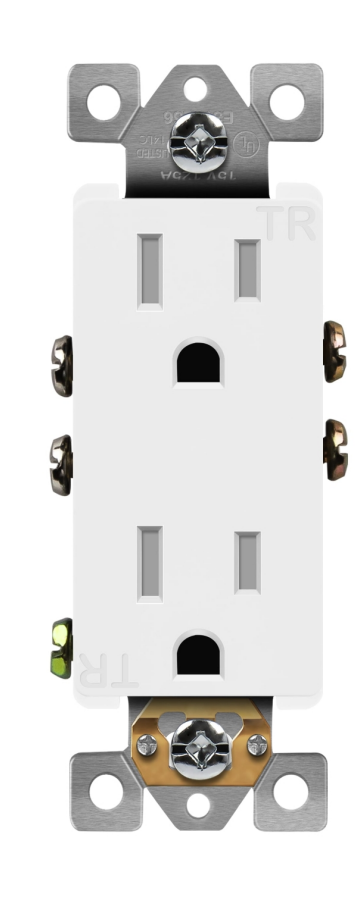

15A Heavy-Duty Wi-Fi Smart Plug
SKU: TGWF115APM-W

LEARN MORE

15A/125V Decorator Receptacle
SKU: 61501-TR-W

LEARN MORE

5.8A USB-A & USB-C Charging Outlet
SKU: TU21558AC-W

LEARN MORE

15A Heavy-Duty Wi-Fi Smart Plug
SKU: TGWF115APM-W