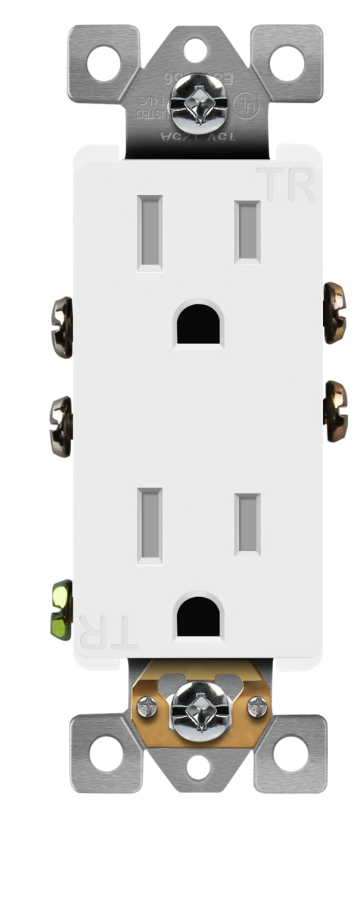

LEARN MORE

15A/125V Decorator Receptacle
SKU: 61501-TR-W

LEARN MORE

5.8A USB-A & USB-C Charging Outlet
SKU: TU21558AC-W

LEARN MORE

15A Heavy-Duty Wi-Fi Smart Plug
SKU: TGWF115APM-W

LEARN MORE

15A/125V Decorator Receptacle
SKU: 61501-TR-W

LEARN MORE

5.8A USB-A & USB-C Charging Outlet
SKU: TU21558AC-W

LEARN MORE

15A Heavy-Duty Wi-Fi Smart Plug
SKU: TGWF115APM-W

LEARN MORE

15A/125V Decorator Receptacle
SKU: 61501-TR-W

LEARN MORE

5.8A USB-A & USB-C Charging Outlet
SKU: TU21558AC-W

LEARN MORE

1 2 3 →

BEST SELLERS

15A Heavy-Duty Wi-Fi Smart Plug
SKU: TGWF115APM-W

LEARN MORE

15A/125V Decorator Receptacle
SKU: 61501-TR-W

LEARN MORE

5.8A USB-A & USB-C Charging Outlet
SKU: TU21558AC-W