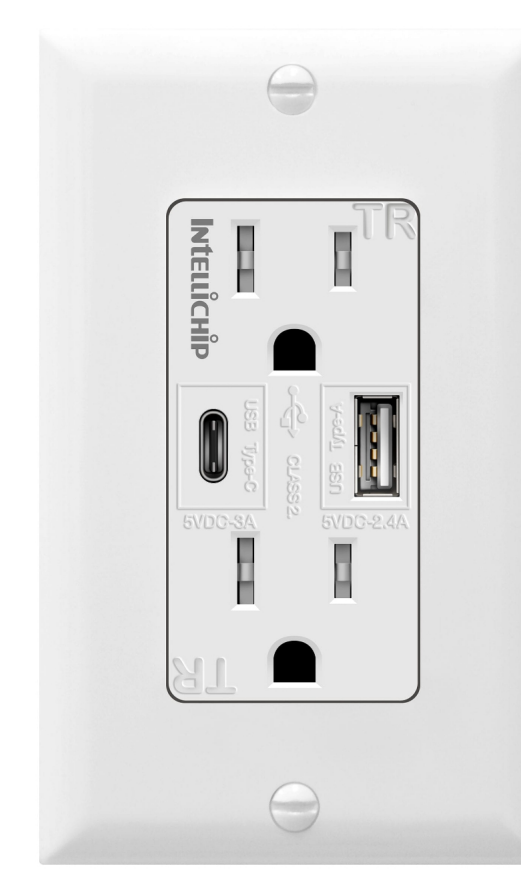

5.8A USB-A & USB-C Charging Outlet

SKU: TU21558AC-W

LEARN MORE

15A Heavy-Duty Wi-Fi Smart Plug

SKU: TGWF115APM-W

LEARN MORE

15A/125V Decorator Receptacle

SKU: 61501-TR-W

LEARN MORE

5.8A USB-A & USB-C Charging Outlet

SKU: TU21558AC-W

LEARN MORE

1 2 3 >

BEST SELLERS

15A Heavy-Duty Wi-Fi Smart Plug

SKU: TGWF115APM-W

LEARN MORE

15A/125V Decorator Receptacle

SKU: 61501-TR-W

LEARN MORE

5.8A USB-A & USB-C Charging Outlet

SKU: TU21558AC-W

LEARN MORE

5.8A Triple USB-A Charging Outlet