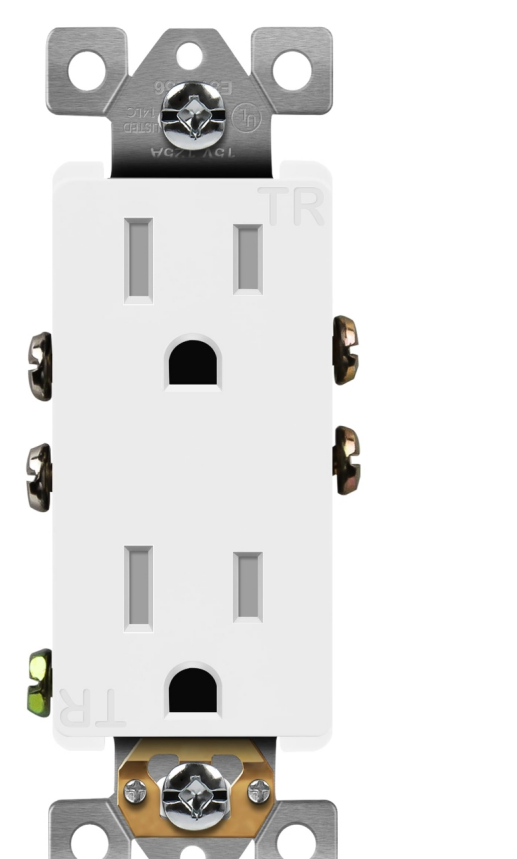

LEARN MORE

5.8A USB-A & 6 USB-C Charging Outlet
SKU: TU21558AC-W

LEARN MORE

15A Heavy-Duty Wi-Fi Smart Plug
SKU: TGWF115APM-W

LEARN MORE

15A/125V Decorator Receptacle
SKU: 61501-TR-W

LEARN MORE

5.8A USB-A & 6 USB-C Charging Outlet
SKU: TU21558AC-W

LEARN MORE

15A Heavy-Duty Wi-Fi Smart Plug
SKU: TGWF115APM-W

LEARN MORE

15A/125V Decorator Receptacle
SKU: 61501-TR-W

LEARN MORE

5.8A USB-A & 6 USB-C Charging Outlet
SKU: TU21558AC-W

LEARN MORE

1 2 3 →

BEST SELLERS

15A Heavy-Duty Wi-Fi Smart Plug
SKU: TGWF115APM-W

LEARN MORE

15A/125V Decorator Receptacle
SKU: 61501-TR-W

LEARN MORE

5.8A USB-A & 6 USB-C Charging Outlet
SKU: TU21558AC-W

LEARN MORE

5.8A Triple USB-A Charging Outlet
SKU: TU21558A3-W