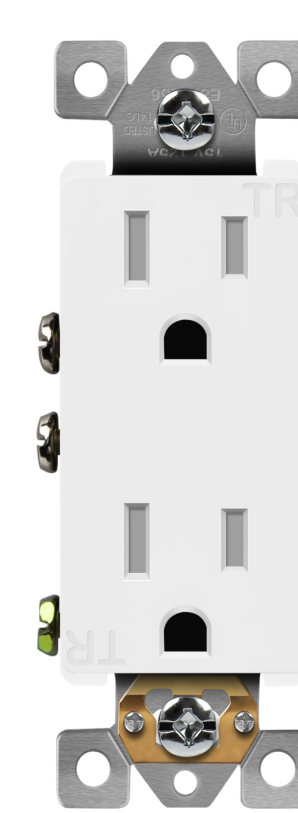

Material +

Style +

Number of Gangs +

Size +

Brand +

Color +

Apply Filters

15A Heavy-Duty Wi-Fi Smart Plug
SKU: TGWF115APM-W

LEARN MORE

15A/125V Decorator Receptacle
SKU: 61501-TR-W

LEARN MORE

5.8A USB-A & 6 USB-C Charging Outlet
SKU: TU21558AC-W

LEARN MORE

15A Heavy-Duty Wi-Fi Smart Plug
SKU: TGWF115APM-W

LEARN MORE

15A/125V Decorator Receptacle
SKU: 61501-TR-W

LEARN MORE

5.8A USB-A & 6 USB-C Charging Outlet
SKU: TU21558AC-W

LEARN MORE

15A Heavy-Duty Wi-Fi Smart Plug
SKU: TGWF115APM-W

LEARN MORE

15A/125V Decorator Receptacle
SKU: 61501-TR-W

LEARN MORE

5.8A USB-A & 6 USB-C Charging Outlet
SKU: TU21558AC-W