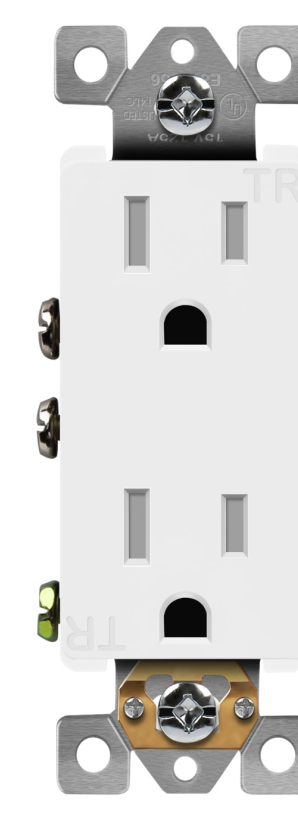

LEARN MORE

15A/125V Decorator Receptacle
SKU: 61501-TR-W

LEARN MORE

5.8A USB-A & 6 USB-C Charging Outlet
SKU: TU21558AC-W

LEARN MORE

15A Heavy-Duty Wi-Fi Smart Plug
SKU: TGWF115APM-W

LEARN MORE

15A/125V Decorator Receptacle
SKU: 61501-TR-W

LEARN MORE

5.8A USB-A & 6 USB-C Charging Outlet
SKU: TU21558AC-W

LEARN MORE

15A Heavy-Duty Wi-Fi Smart Plug
SKU: TGWF115APM-W

LEARN MORE

15A/125V Decorator Receptacle
SKU: 61501-TR-W

LEARN MORE

5.8A USB-A & 6 USB-C Charging Outlet
SKU: TU21558AC-W

LEARN MORE

15A Heavy-Duty Wi-Fi Smart Plug
SKU: TGWF115APM-W

LEARN MORE

15A/125V Decorator Receptacle
SKU: 61501-TR-W

LEARN MORE

5.8A USB-A & 6 USB-C Charging Outlet
SKU: TU21558AC-W

LEARN MORE

1 2 3 →