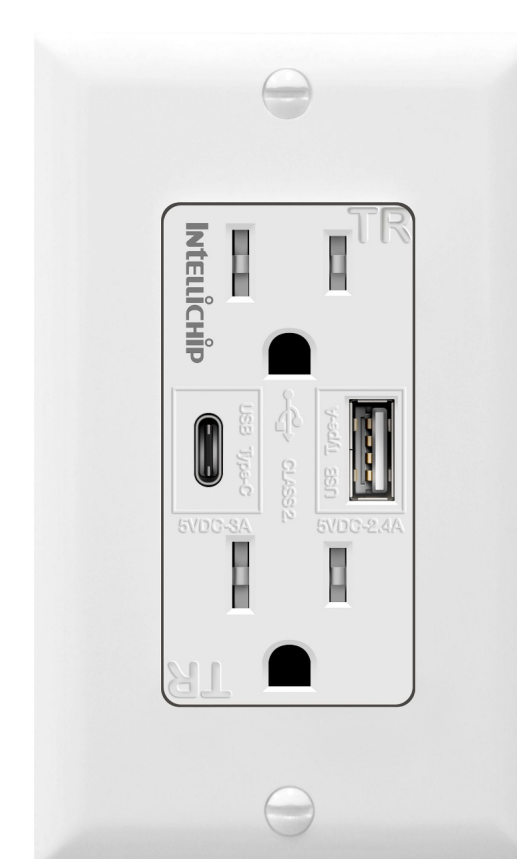

LEARN MORE

15A Heavy-Duty Wi-Fi Smart Plug
SKU: TGWF115APM-W

LEARN MORE

15A/125V Decorator Receptacle
SKU: 61501-TR-W

LEARN MORE

5.8A USB-A & 6 USB-C Charging Outlet
SKU: TU21558AC-W

LEARN MORE

1 2 3 →

BEST SELLERS

15A Heavy-Duty Wi-Fi Smart Plug
SKU: TGWF115APM-W

LEARN MORE

15A/125V Decorator Receptacle
SKU: 61501-TR-W

LEARN MORE

5.8A USB-A & 6 USB-C Charging Outlet
SKU: TU21558AC-W

LEARN MORE

5.8A Triple USB-A Charging Outlet
SKU: TU21558A3-W